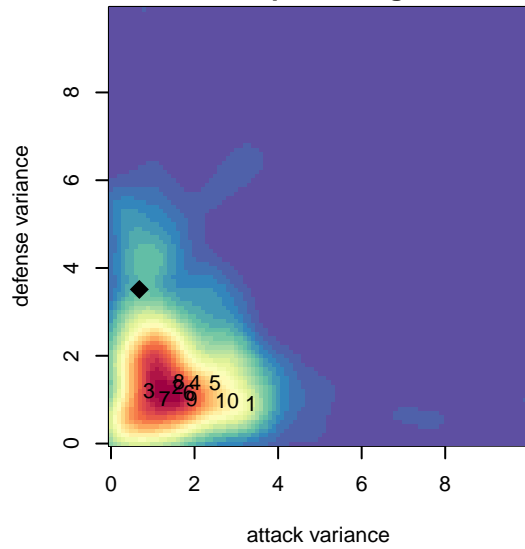

# Tynecastle FC B01

Tynecastle FC  
Everett, WA  
B01 total strength=1509  
attack=14.88 defense=9.15  
fall league = PSPL WNPL U17

alt names used:  
Tynecastle FC B01  
TYNECASTLE FC B01 (WA)  
TYNECASTLE FC B01 (WA)

Venues played:  
2017 REDAPT Cup Gold U17  
2017 PSPL WNPL U17  
2017 WA Cup Gold U17  
2017 PacNW Winter Classic 2001 Showcase P

**attack and defense variance (black dot)  
relative to other teams  
and top 10 in region**