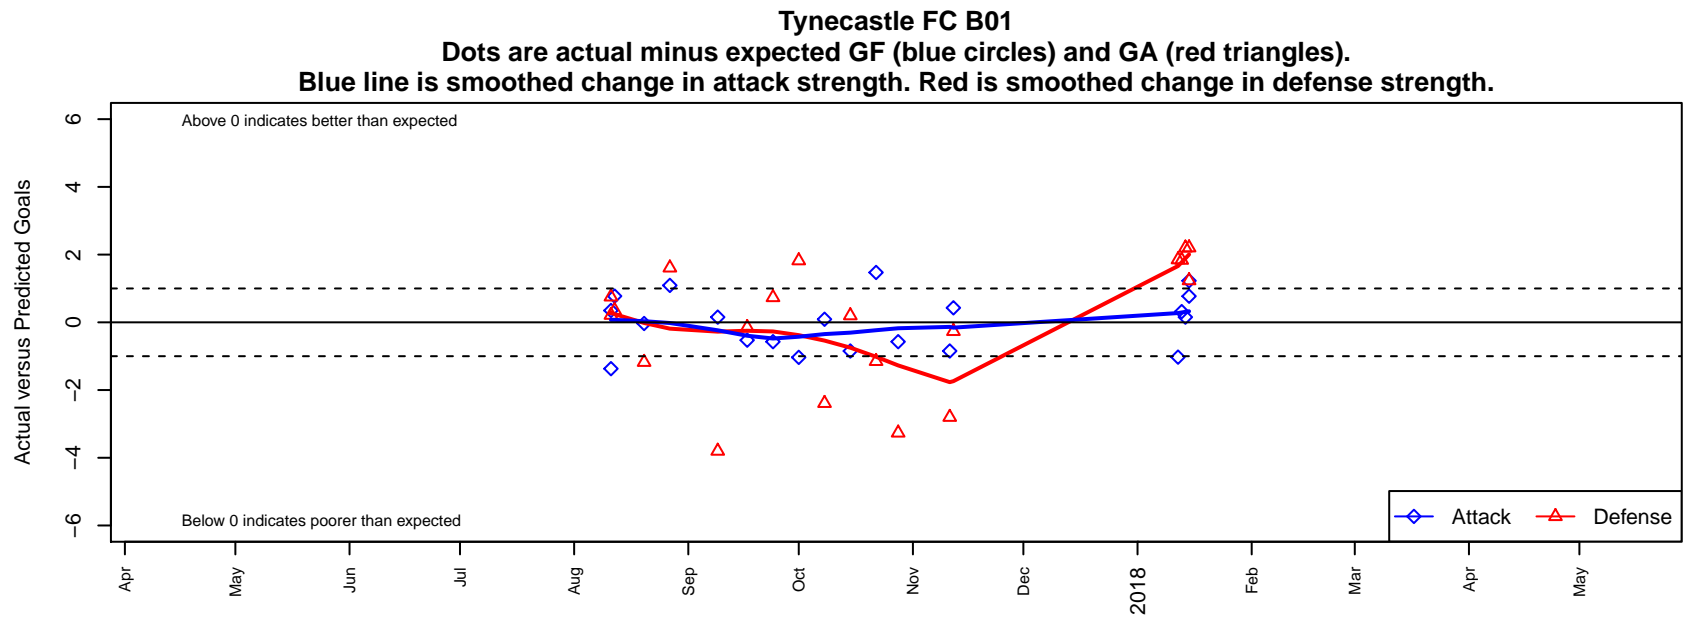

# Tynecastle FC B01

Tynecastle FC  
Everett, WA  
B01 total strength=1509  
attack=14.88 defense=9.15  
fall league = PSPL WNPL U17

alt names used:  
Tynecastle FC B01  
TYNECASTLE FC B01 (WA)  
TYNECASTLE FC B01 (WA)

Venues played:  
2017 REDAPT Cup Gold U17  
2017 PSPL WNPL U17  
2017 WA Cup Gold U17  
2017 PacNW Winter Classic 2001 Showcase P

**attack and defense variance (black dot)  
relative to other teams  
and top 10 in region**