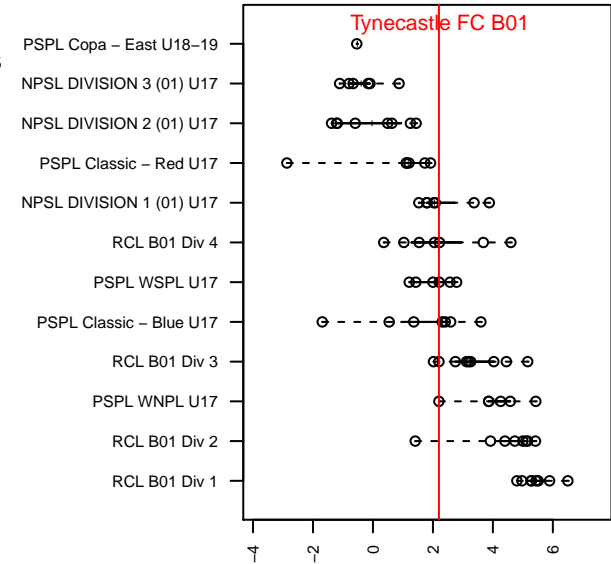

**attack and defense rating
relative to others at age
and all opponents in last 13 months**