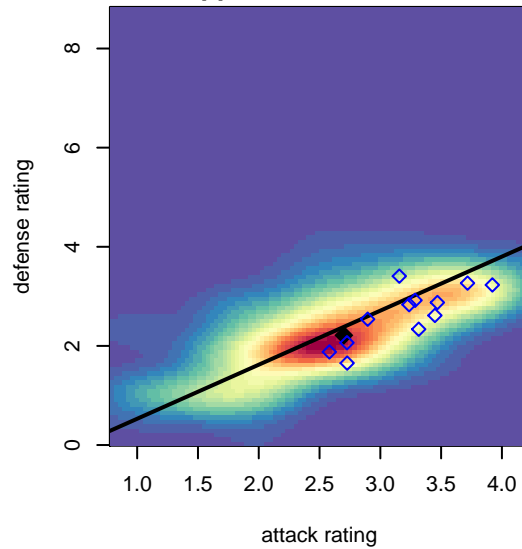

**attack and defense rating
relative to others at age
and all opponents in last 13 months**