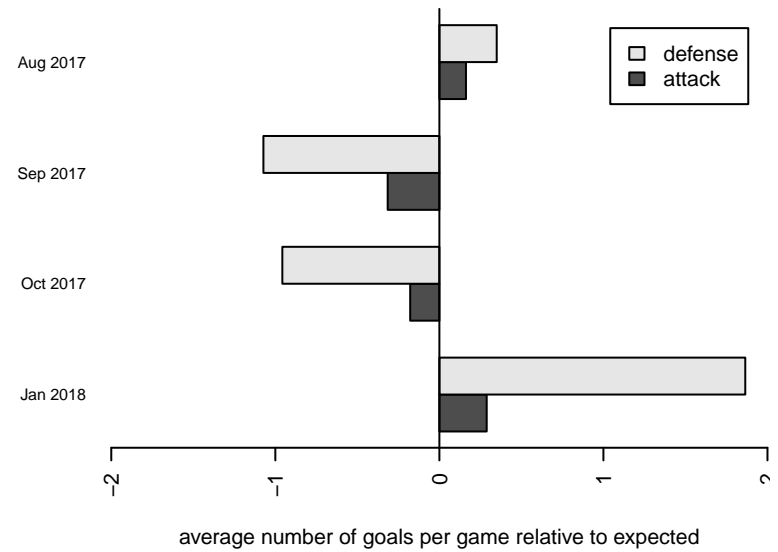

Performance relative to 13 month average